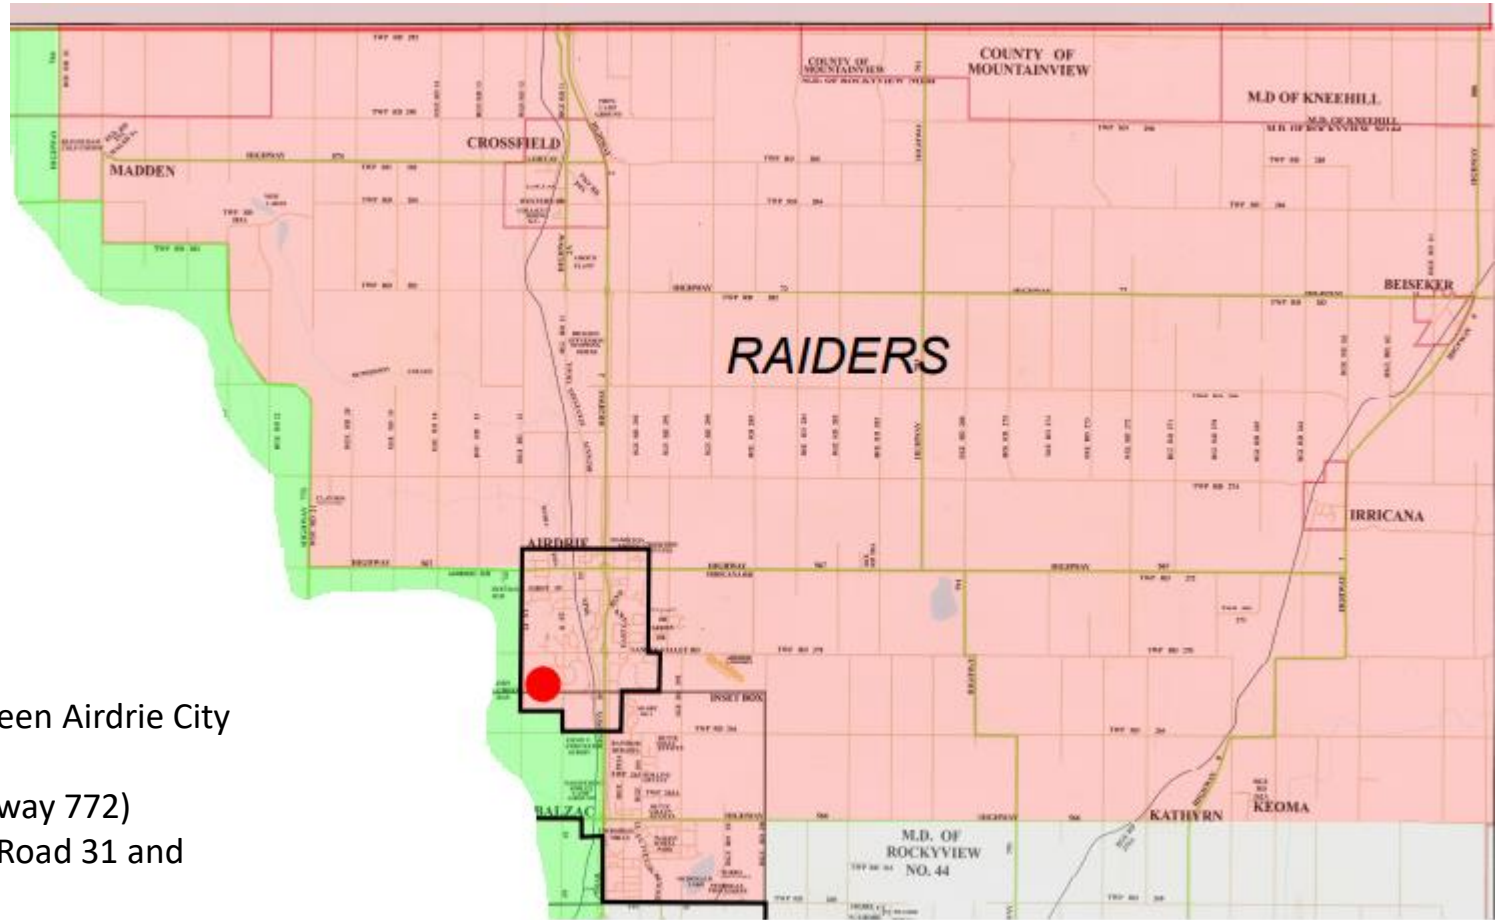

Raiders

BOUNDARIES:

- North of Highway 566
- East of Range Road 21
- East of Highway 766

RURAL AREAS INCLUDE:

- City of Airdrie
- Rocky View Municipality North of Highway 566
- Rocky View Municipality – North of Highway 567, between Airdrie City limits and Range Road 21
- Rocky View Municipality – East of Range Road 21 (Highway 772)
- Rocky View Municipality – East of Highway 766, Range Road 31 and North of Township Road 283