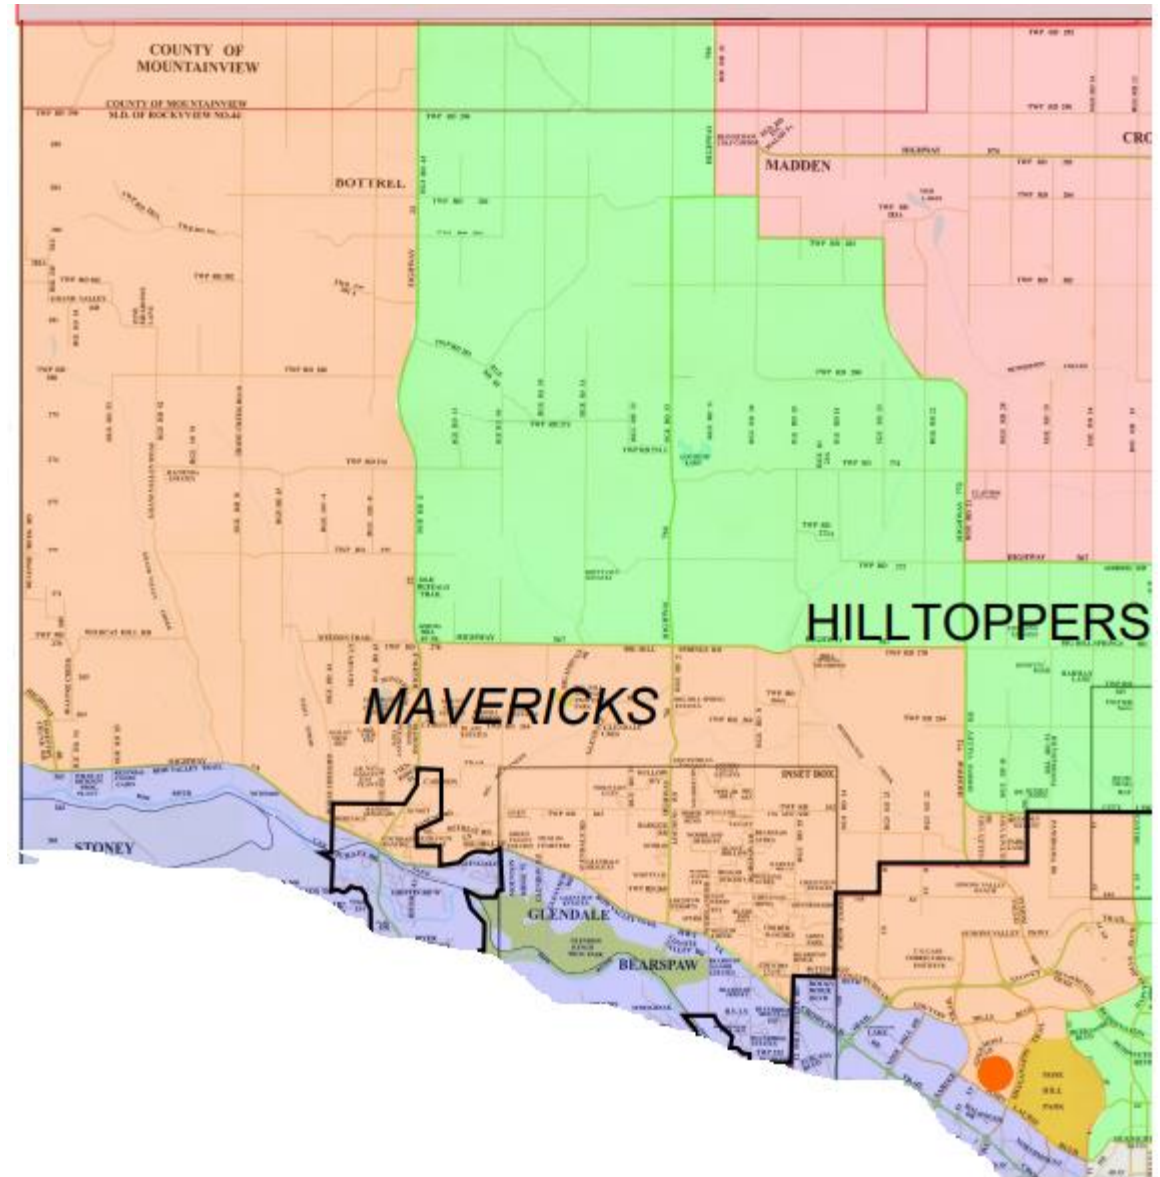

MAVERICKS

BOUNDARIES:

- North of Highway 1A
- West of Highway 22
- South of Big Hill Spring / Highway 567
- West of Highway 772
- Cochrane – North of 1A

RURAL AREAS INCLUDE:

- Municipal District of Rockyview – North of Highway 1A / Bow Valley Trail
- In Cochrane – areas North of Highway 1A / Bow Valley Trail
- West of Highway 22 / Range Road 42
- South of Highway 567 / Big Hill springs Road
- Highway 772 – West between Highway 566 to Highway 567

COMMUNITIES in AREA:

Ambleton, Carrington, Citadel, Edgemont, Evanston, Glacier Ridge, Hamptons, Hidden Valley, Kincorra, Macewan Glen, Nolan Hill, Panorama Hills, Sage Hill, Sherwood

FEEDER HIGH SCHOOLS and JUNIOR HIGH SCHOOLS:

HS: Bow Valley, Cochrane, Notre Dame, St. Francis, St. Timothy, William Aberhart

JHS: Manachaban, St. Jean BreBeuf, Tom Baines,

School may support more than one program as athlete's boundary team is based on home address.