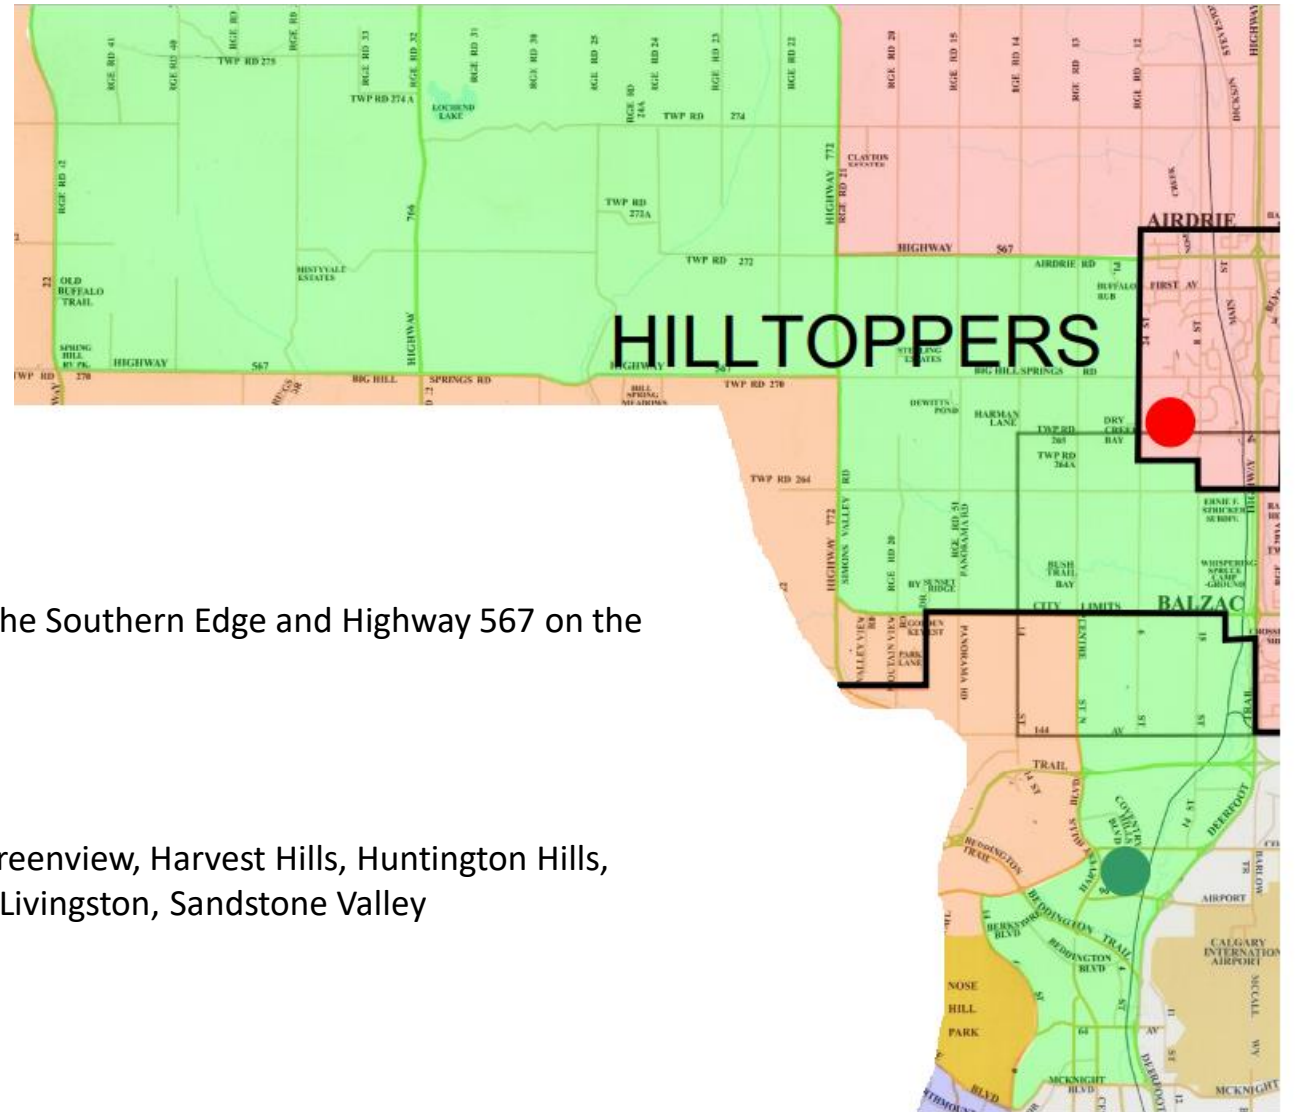

FEEDER HIGH SCHOOLS and JUNIOR HIGH SCHOOLS:

HS: John G. Diefenbaker, James Fowler, Notre Dame, St. Francis

JHS: Colonel Irvine, Nose Creek, Sir John A. MacDonald, St. Helena